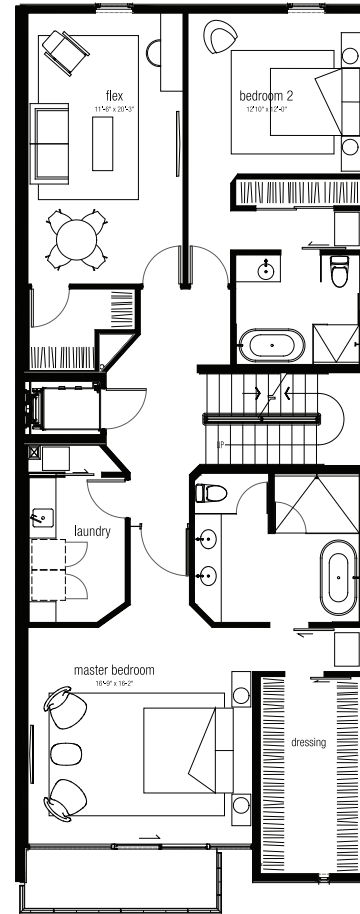

LEVEL 4

LEVEL 3

LEVEL 2

LEVEL 1

**UNIT 1002**

Living Area	3,468 sf
Garage	610 sf
Balconies	233 sf
Roof Deck	388 sf

Bushong  
Christian  
Almquist

Russ  
Lyon | Sotheby's  
INTERNATIONAL REALTY

eldoradoon1st.com | 602.770.6733

6901 E 1st St Scottsdale 85251

All architectural renderings and illustrations reflect an artistic interpretation of the actual project and may differ from actual built environment. Materials and sizes are for comparison only. Square footage is approximate. All marketing materials, text, plans, elevations, renderings and architectural designs are protected under copyright law; ©2016 Will Bruder architects ltd., marketing, text and design ©2018 Russ Lyon Sotheby's International Realty. All rights reserved.