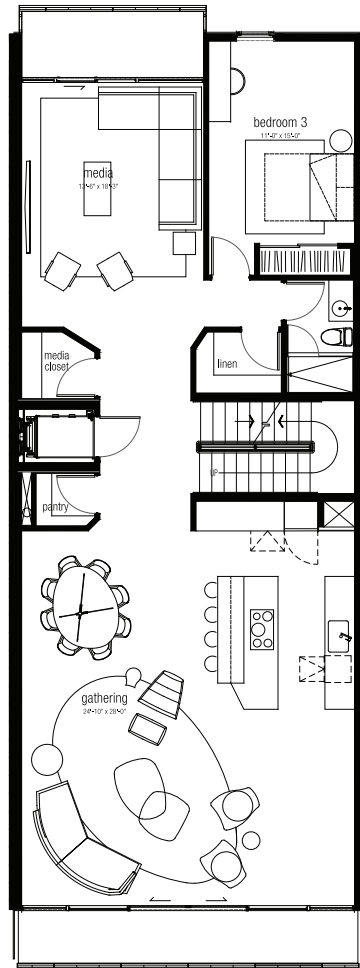

LEVEL 4

LEVEL 3

LEVEL 2

LEVEL 1

**UNIT 1002**

Living Area	3,468 sf
Garage	610 sf
Balconies	233 sf
Roof Deck	388 sf

Bushong  
Christian  
Almquist

Russ  
Lyon | Sotheby's  
INTERNATIONAL REALTY

eldoradoon1st.com | 602.770.6733

6901 E 1st St Scottsdale 85251

All architectural renderings and illustrations reflect an artistic interpretation of the actual project and may differ from actual built environment. Materials and sizes are for comparison only. Square footage is approximate. All marketing materials, text, plans, elevations, renderings and architectural designs are protected under copyright law; ©2016 Will Bruder architects ltd., marketing, text and design ©2018 Russ Lyon Sotheby's International Realty. All rights reserved.