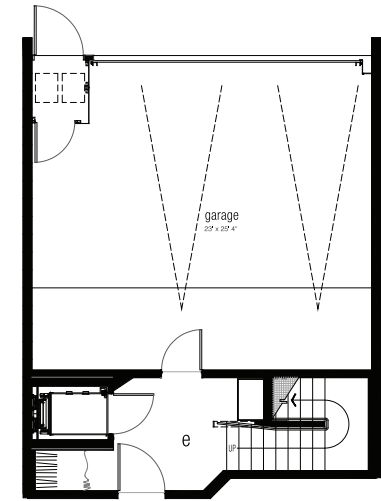

LEVEL 4

LEVEL 3

LEVEL 2

LEVEL 1

**UNIT 1002**

Living Area	3,468 sf
Garage	610 sf
Balconies	233 sf
Roof Deck	388 sf

Bushong  
Christian  
Almquist

Russ  
Lyon | Sotheby's  
INTERNATIONAL REALTY